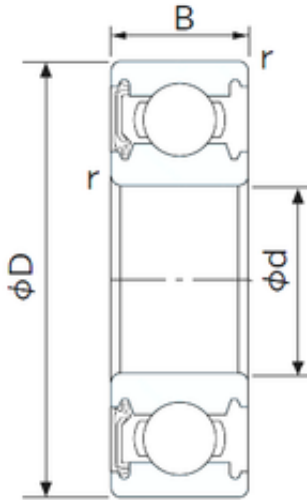

BEARING CORP.OF CANADA LTD.

65 mm x 100 mm x 18 mm NACHI 6013NKE Deep groove ball bearings

Bearing No. 6013NKE

Size	65x100x18 mm
Bore Diameter	65 mm
Outer Diameter	100 mm
Width	18 mm
d	65 mm
D	100 mm
B	18 mm
C	18 mm
r min.	1.1 mm
da min.	71 mm
Da max.	94 mm
ra max.	1.0 mm
Weight	0.438 Kg
Basic dynamic load rating (C)	30,5 kN
Basic static load rating (C0)	25,2 kN
(Grease) Lubrication Speed	6500 r/min

6013NKE Bearing 2D drawings and 3D CAD models