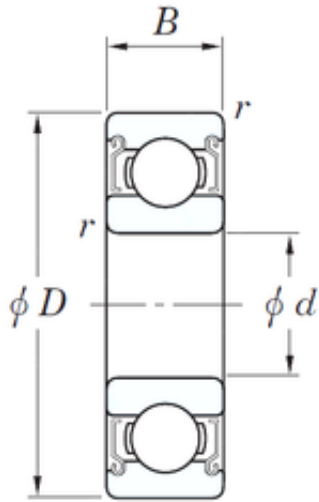

# BEARING CORP.OF CANADA LTD.

8 mm x 22 mm x 7 mm KOYO SE 608  
ZZSTPRZ Deep groove ball bearings

Bearing No. SE 608 ZZSTPRZ

Size	8x22x7 mm
Bore Diameter	8 mm
Outer Diameter	22 mm
Width	7 mm
d	8 mm
D	22 mm
B	7 mm
C	7 mm

SE 608 ZZSTPRZ Bearing 2D drawings and 3D CAD models