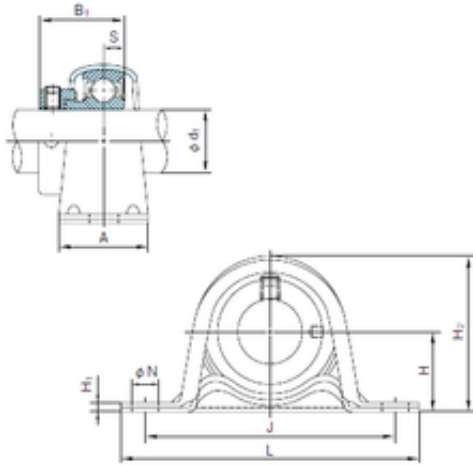

BEARING CORP.OF CANADA LTD.

NACHI UCF311 Bearing units

Bearing No. UCF311

Bore Diameter	55 mm
d1	55 mm
A0	71 mm
A	52 mm
A1	20 mm
B	66 mm
J	140 mm
L	185 mm
N	23 mm
S	25 mm
Bolt (G)	M20
A2	30 mm

UCF311 Bearing 2D drawings and 3D CAD models